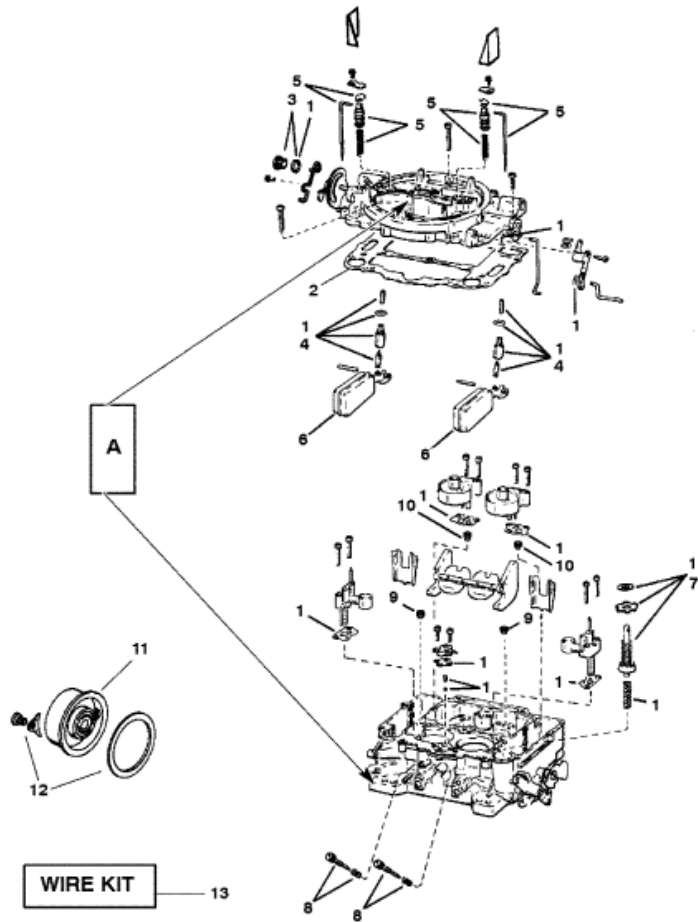

Parts List

Ref	Class	Part	Description	Qty	Comment	Footnote
1		809064	OVERHAUL KIT	1		
2	27	809077	GASKET	1		
3		811533	INLET FITTING KIT	1		
4		811534	INLET NEEDLE & SEAT KIT	2		
5		809768	METERING ROD KIT	1	(9781)	
5		853781	METERING ROD KIT	1	(9781SB) - V-DRIVE	
6		811536	FLOAT KIT	2		
7		811537	PUMP PLUNGER KIT	1		
8		811539	IDLE MIXTURE SCREW KIT	2		
9		809769	PRIMARY METERING JET	2	(9781)	
9		853782	PRIMARY METERING JET	2	(9781SB) - V-DRIVE	
10		811657	SECONDARY METERING JET	2		
11		809066	ELECTRIC CHOKE REPAIR KIT	1		
12		809095	ELECTRIC CHOKE RETAINER KIT	1		
13	84	809471A 1	WIRE KIT	1		

A - BEFORE ORDERING REPAIR KITS, LOOK AT WEBER NUMBER (EXAMPLE: 9776SB) AT LOCATION SHOWN. ONLY ORDER KITS THAT FIT CARBURETOR THAT YOU ARE REPAIRING.